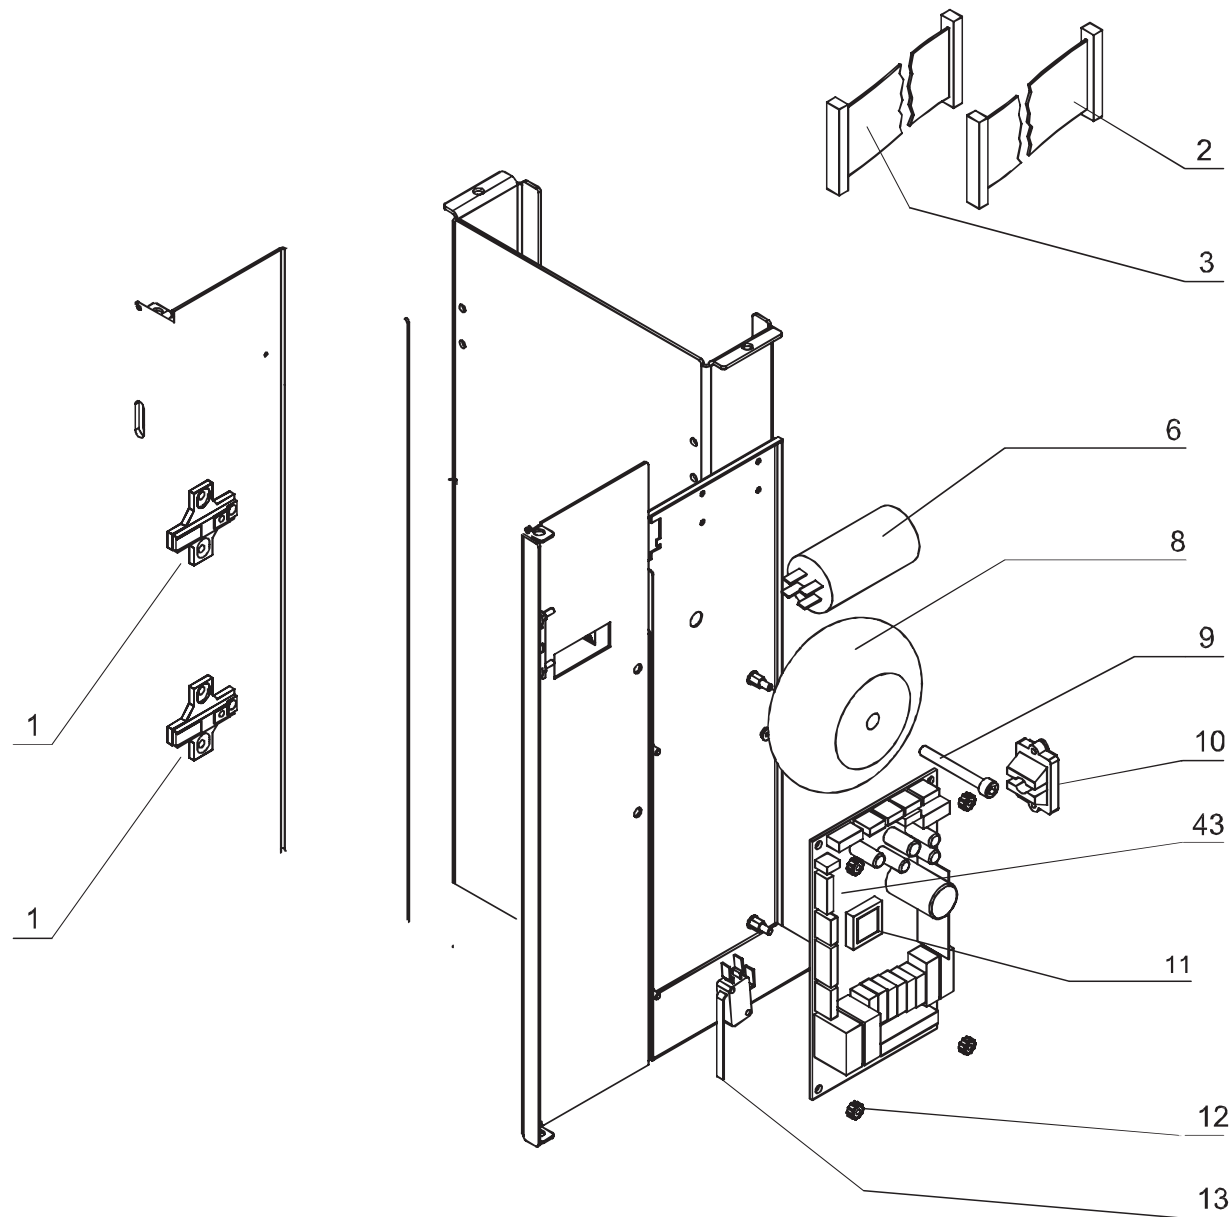

The Life of the Kitchen.®

A faded background image of a kitchen featuring a white Dacor coffee machine on a countertop. The machine has a glass carafe and a control panel. Various kitchen items like a bowl, a bottle, and a coffee grinder are visible on the counter.

Revised 06-04-2015

CM24x-1 Control Board and Transformer

Item	Part #	Description
1	76247	HINGE HOLDER
2	76248	SERIAL CABLE DISPLAY
3	76249	SERIAL CABLE TOUCHPAD
6	76252	CAPACITOR 16 μ F 110V
8	76254	VOLTAGE TRANSFORMER 110V
9	76255	STAINLESS STEEL SCREW M6 x 50
10	76256	FIXED CABLE
11	76258	EPROM ENGLISH
12	76262	PLASTIC NUT
13	76263	MICROSWITCH
43	700231	ELECTRONIC CARD W/EEPROM
-	100427	POWER CORD (not shown)