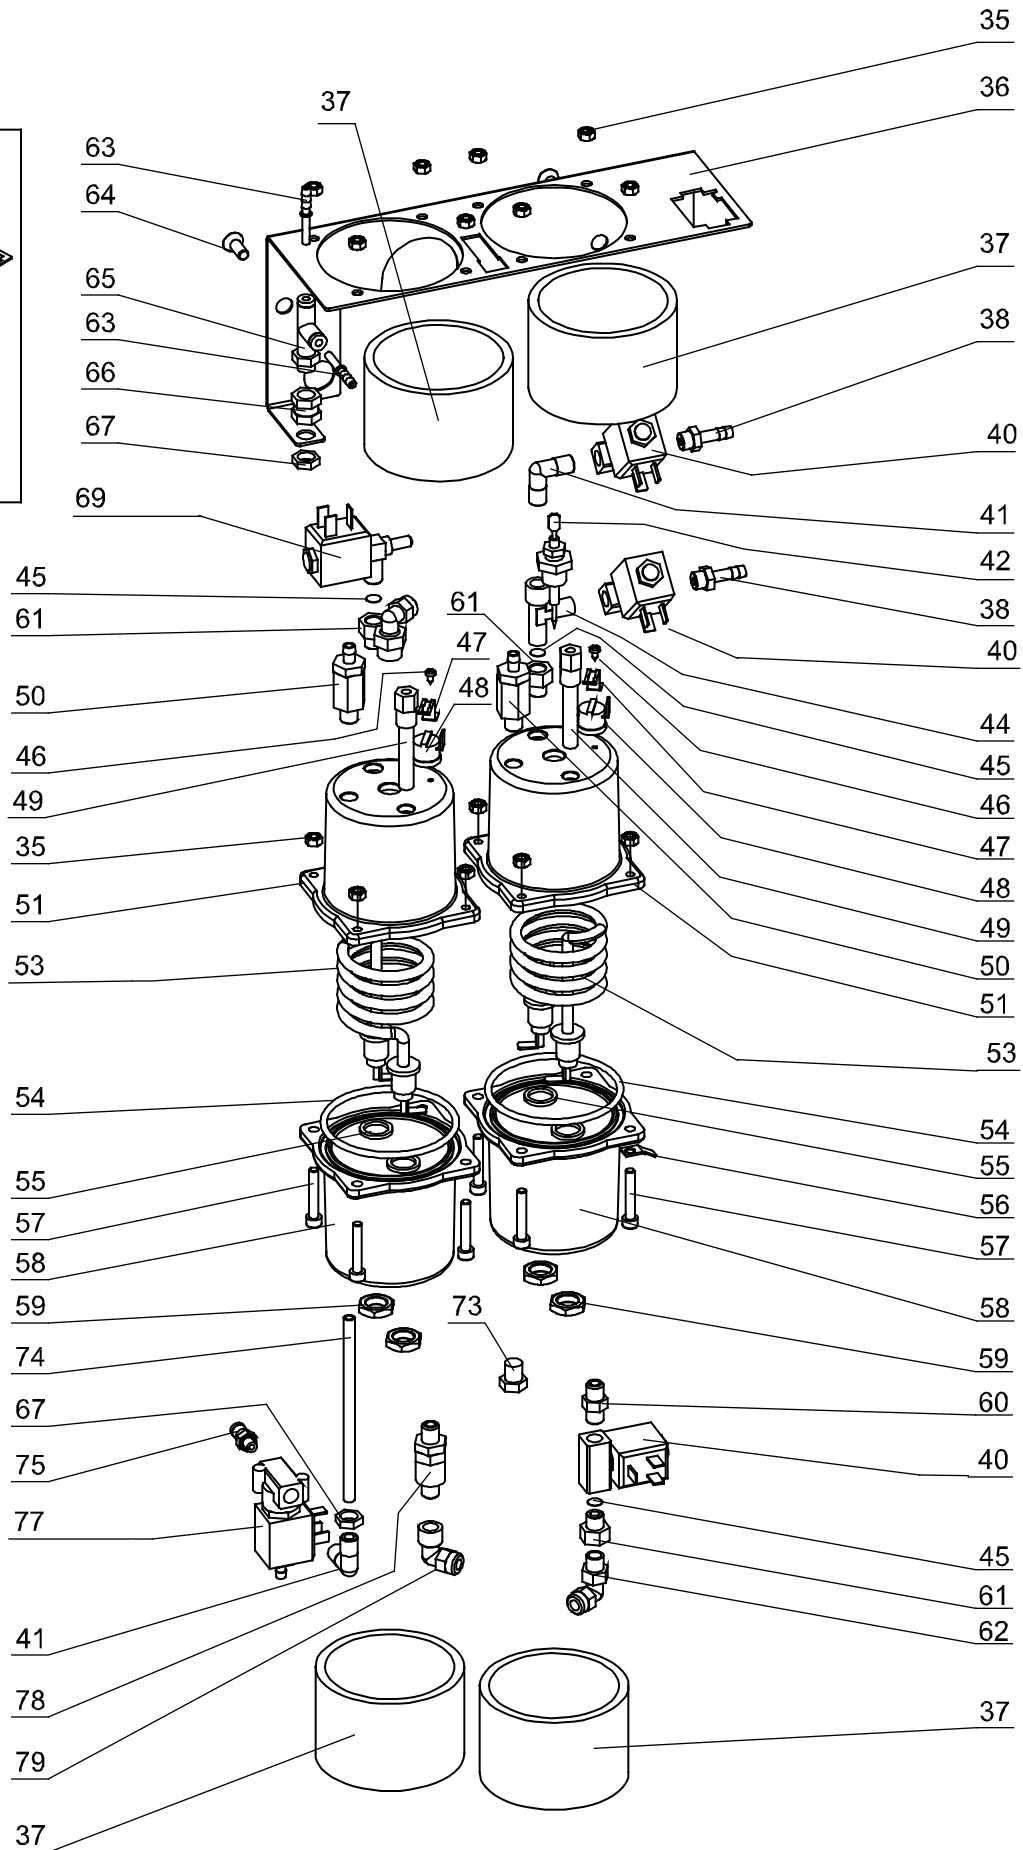

CM24x-1 Boiler System Assembly

CM24x-1 Boiler System Parts

Item	Part #	Description
35	76284	NUT AQ M5
36	76285	BOILER SUPPORT
37	76286	SERVICE BOILER INSULATION 60 x 23
38	76287	1/8" TUBE CONNECTION
40	76289	2 WYE SOLENOID VALVE 110V 1/8
41	76290	L FITTING 1/8 M-M 459
42	76291	COMPLETE LEVEL PROBE
44	76293	T FITTING 1/8 MMF 465
45	76294	INOX FILTER D.8
46	76295	STAINLESS STEEL SCREW 2,9 X 4,5
47	76296	THERMOSTAT SUPPORT
48	76297	AUTOMATIC RESETTABLE THERMOSTAT
49	76298	BOILER TEMPERATURE PROBE 1/8
50	76299	76299 EXPANSION VALVE
51	76300	LOWER BOILER
53	76302	ELEMENT 110V MFM<1000W
54	76303	O RING 12 x 2 RED
55	76304	ELEMENT O RING TEFLON
56	76305	EARTH FASTON D5
57	76306	STAINLESS STEEL SCREW M5 x 25
58	76307	SIDE BOILER

Item	Part #	Description
59	76308	TUBE CONNECTION D4
60	76309	FITTING 1/8 GAS
61	76310	FITTING 1/8 ES 14
62	76311	SWIVEL L FITTING 1/8
63	76312	TUBE CONNECTION D4
64	76313	STAINLESS STEEL M6 x 16
65	76314	T RAPID FITTING 1/8
66	76315	THREAD SLEEVE
67	76316	BRASS NUT 1/8
69	76318	2 WAY SOLENOID VALVE
74	76322	COPPER TUBE D6 BOILER
75	76323	STRAIGHT RAPID FITTING 1/8 D4
77	76325	3-WAYS SOLENOID VALVE 1/8 110V
78	76326	RETAINER VALVE 1/8
79	76327	L FITTING 1/8
186	76419	TEFLON PIPE D4 (not shown)
187	76420	TEFLON PIPE D6 (not shown)
188	76421	SILICONE PIPE D7.5 (not shown)
200	76428	BOILER ASSEMBLY