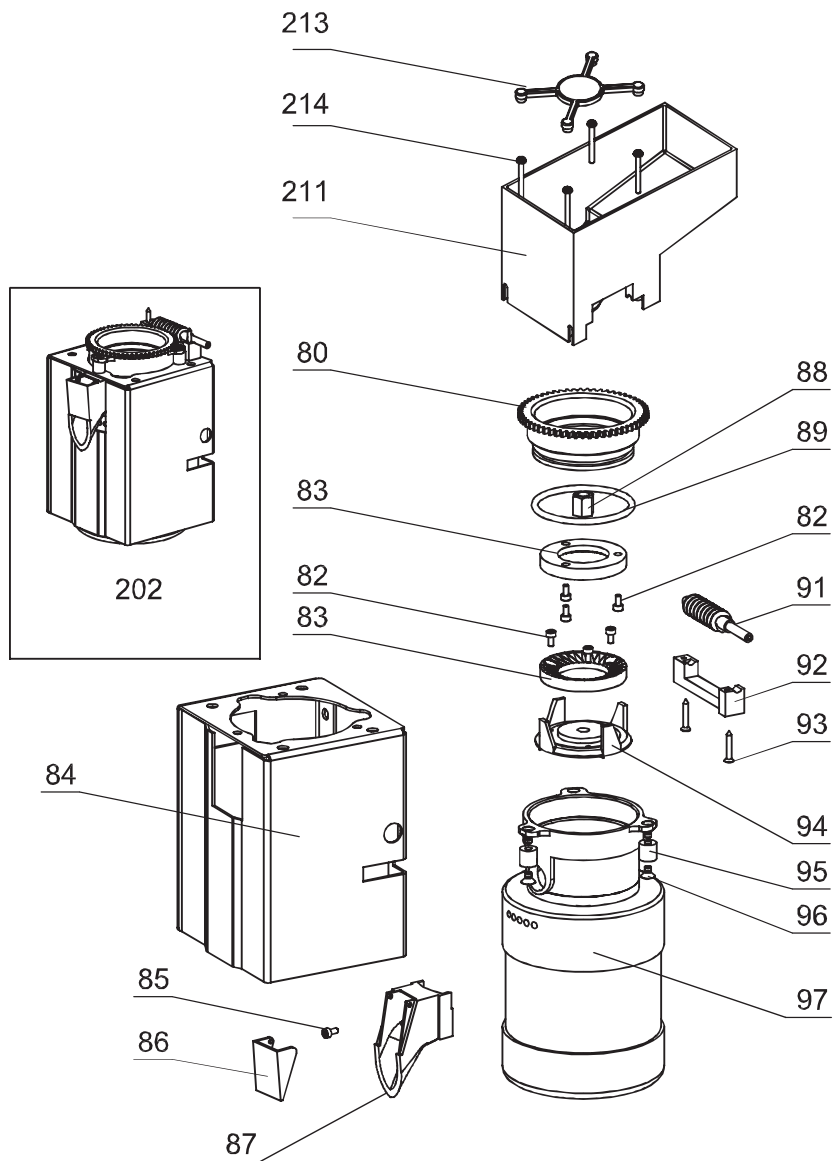

PARTS CATALOG

CM24T-1, CM24P-1 Coffee Systems

Page #	Description
2	Control Board and Transformer
3	Coffee Grinder System
4	Chassis and Accessories
5	Water Tank System
6	Brewing Unit Assembly
7	Brewing Unit Parts
8	Boiler System Assembly
9	Boiler System Parts
10	Control Panel

Revised 06-04-2015

CM24x-1 Control Board and Transformer

Item	Part #	Description
1	76247	HINGE HOLDER
2	76248	SERIAL CABLE DISPLAY
3	76249	SERIAL CABLE TOUCHPAD
6	76252	CAPACITOR 16 μ F 110V
8	76254	VOLTAGE TRANSFORMER 110V
9	76255	STAINLESS STEEL SCREW M6 x 50
10	76256	FIXED CABLE
11	76258	EPROM ENGLISH
12	76262	PLASTIC NUT
13	76263	MICROSWITCH
43	700231	ELECTRONIC CARD W/EEPROM
-	100427	POWER CORD (not shown)

CM24x-1 Coffee Grinder System

Item	Part #	Description
80	76328	UPPER BLADE SUPPORT
82	76329	SCREW M3 X 6
83	76330	BLADES D50
84	-	CARTER RIGHT GRINDER
86	76333	RIGHT SLIDE COFFEE CLOSING
87	76334	RIGHT SLIDE COFFEE
88	76335	BLADE SUPPORT BLOCK NUT
89	76336	O-RING, GRINDER
91	76337	GRINDING SCREW, REGULATION
92	76338	REGULATION SCREW, RIGHT CHUCK

CM24x-1 Chassis and Accessories

Item	Part #	Description
71	76320	SCREW M4 X 5 TB
178	76411	COFFEE GROUNDS DRAWER
179	76412	DROP COLLECTING TRAY GRID
180	76413	RUBBER SEAL
181	76414	WATER COLLECTING TRAY
182	76415	LONG RAIL*
183	76416	SHORT RAIL
184	102125	DOOR, LEFT
185	102126	DOOR, RIGHT