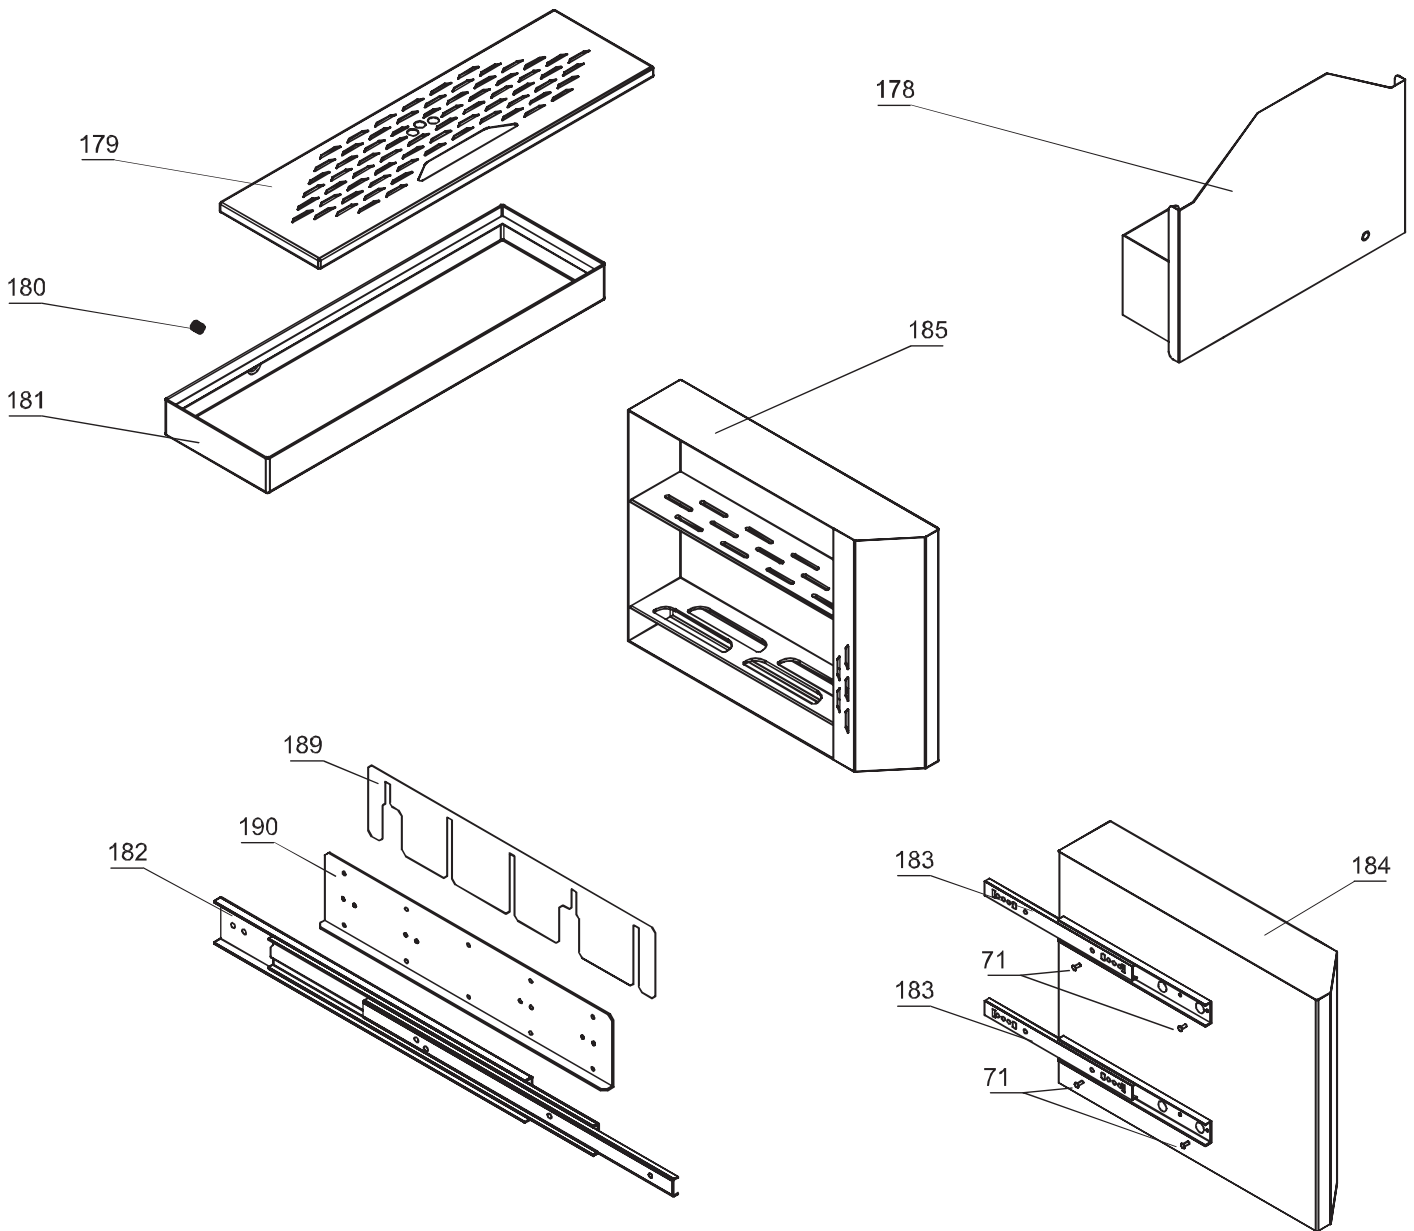

CM24x-1 Chassis and Accessories

Item	Part #	Description
71	76320	SCREW M4 X 5 TB
178	76411	COFFEE GROUNDS DRAWER
179	76412	DROP COLLECTING TRAY GRID
180	76413	RUBBER SEAL
181	76414	WATER COLLECTING TRAY
182	76415	LONG RAIL*
183	76416	SHORT RAIL
184	102125	DOOR, LEFT
185	102126	DOOR, RIGHT

Item	Part #	Description
189	76422	SHIM
190	76423*	LONG RAIL HOLDER
-	100640	COFFEE MEASURING CUP
-	100641	CLEANING BRUSH
-	100789	OUTER RIGHT PANEL
-	100790	OUTER LEFT PANEL
-	100791	INNER RIGHT PANEL
-	100792	INNER LEFT PANEL
-	100482	STEAM BARRIER (not shown)