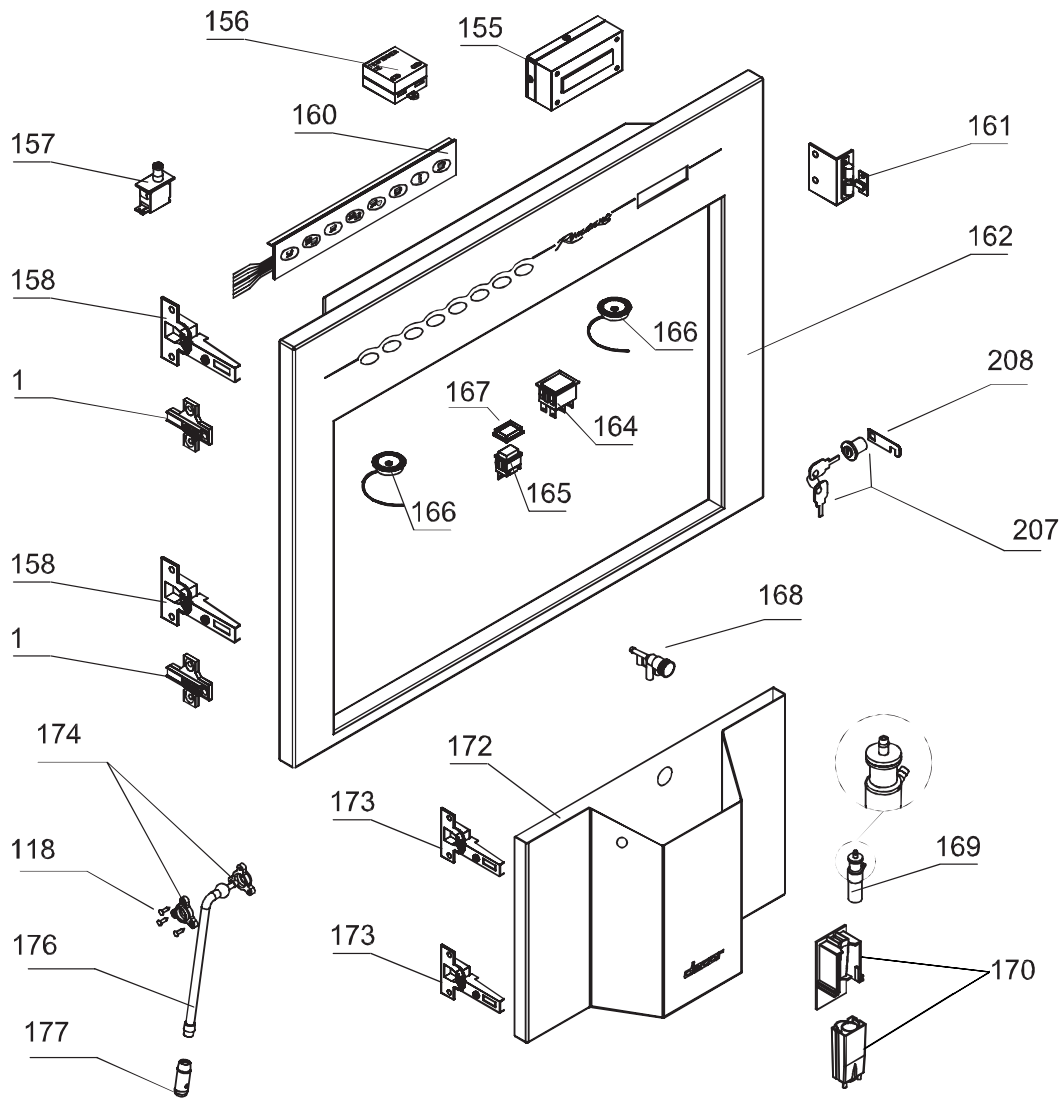

CM24x-1 Boiler System Assembly

CM24x-1 Boiler System Parts

Item	Part #	Description
35	76284	NUT AQ M5
36	76285	BOILER SUPPORT
37	76286	SERVICE BOILER INSULATION 60 x 23
38	76287	1/8" TUBE CONNECTION
40	76289	2 WYE SOLENOID VALVE 110V 1/8
41	76290	L FITTING 1/8 M-M 459
42	76291	COMPLETE LEVEL PROBE
44	76293	T FITTING 1/8 MMF 465
45	76294	INOX FILTER D.8
46	76295	STAINLESS STEEL SCREW 2,9 X 4,5
47	76296	THERMOSTAT SUPPORT
48	76297	AUTOMATIC RESETTABLE THERMOSTAT
49	76298	BOILER TEMPERATURE PROBE 1/8
50	76299	76299 EXPANSION VALVE
51	76300	LOWER BOILER
53	76302	ELEMENT 110V MFM<1000W
54	76303	O RING 12 x 2 RED
55	76304	ELEMENT O RING TEFLON
56	76305	EARTH FASTON D5
57	76306	STAINLESS STEEL SCREW M5 x 25
58	76307	SIDE BOILER

CM24x-1 Control Panel

Item	Part #	Description
1	76247	HINGE HOLDER
118	76360	STAINLESS STEEL SCREW 2.9 x 13
155	76389	DISPLAY ASSEMBLY
156	76390	TRANSFORMER
157	76391	MICROSWITCH, DOOR
158	76392	HINGE, OUTER DOOR
160	102123	TOUCH PAD
161	76395	LATCH*
162	76483	DOOR
164	76398	ON/OFF SWITCH
165	76399	LIGHT SWITCH
166	76400	LED
167	76401	LIGHT SWITCH COVER