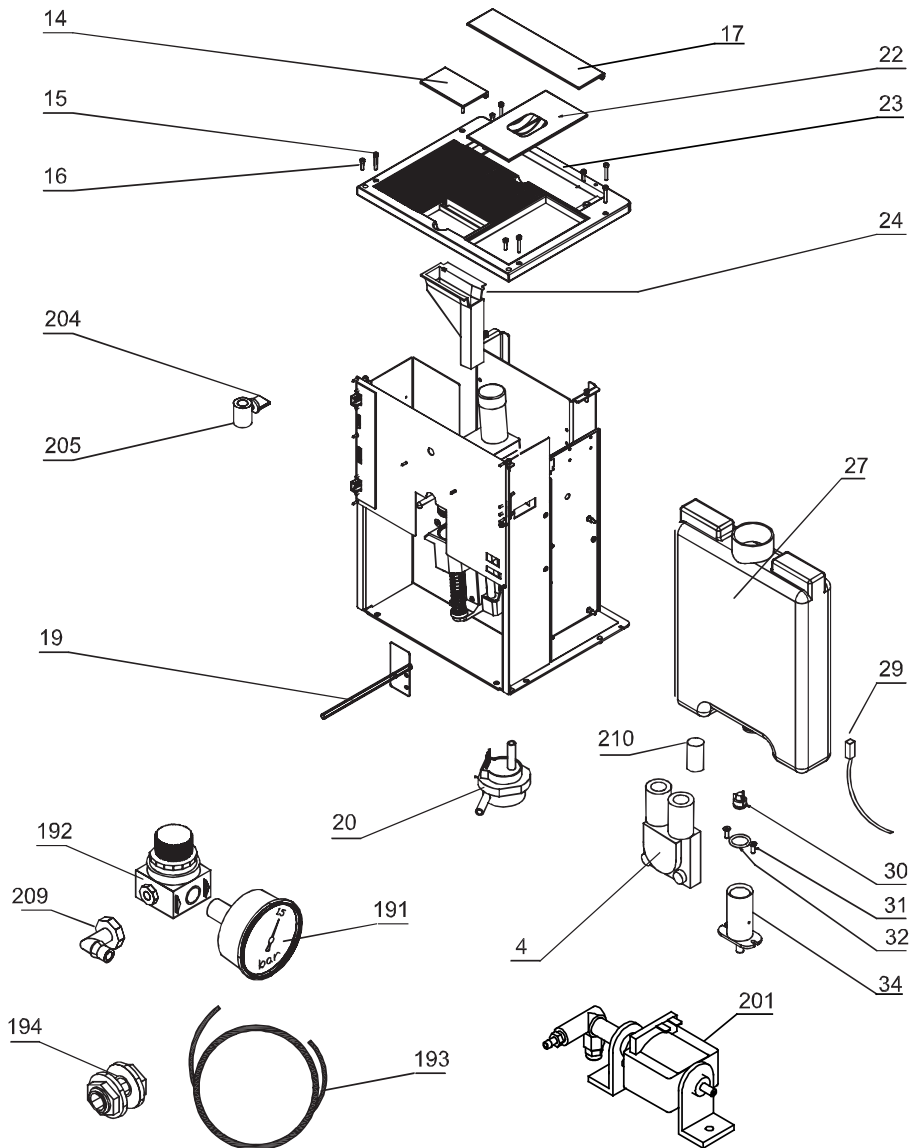

CM24x-1 Water Tank System

Item	Part #	Description
4	76250	FLOWMETER NSF HIGH PRESSURE (plumbed units only)
14	76264	DECAFFEINATED COVER (BLACK)
15	76265	STAINLESS STEEL SCREW M4 x 25
16	76266	STAINLESS STEEL SCREW M4 x 16
17	76267	BLACK COVER WATER BOX
19	76268	DRAIN PIPE
20	76269	FLOWMETER NSF LOW PRESSURE (tanked units only)
22	76271	COFFEE BEANS CONTAINER COVER
23	76272	BLACK COVER PANEL
24	76273	DECAFFEINATED CHUTE
27	76434	WATER CONTAINER
29	76278	MAGNETIC SENSOR M8 X 30
30	76279	RETAIN VALVE

Item	Part #	Description
31	76280	STAINLESS STEEL SCREW M4 x 12
32	76281	O RING DIA. 11 MM
34	76283	WATER TANK COLLECTOR
191	76424	MANOMETER 0-10 BAR
192	76425	PRESSURE REDUCER 0-10 BAR
193	76426	TEFLON PIPE
194	76427	JOINT
201	76429	PUMP ASSY CM24T-1
	101988	PUMP ASSY CM24P-1
204	76432	PINCH SCREW
205	76433	THREADED SCREW
209	76437	"L" FITTING 1/4
213	76440	INTERNAL CONTAINER PROTECTION
214	76441	SCREW FOR BEANS CONTAINER