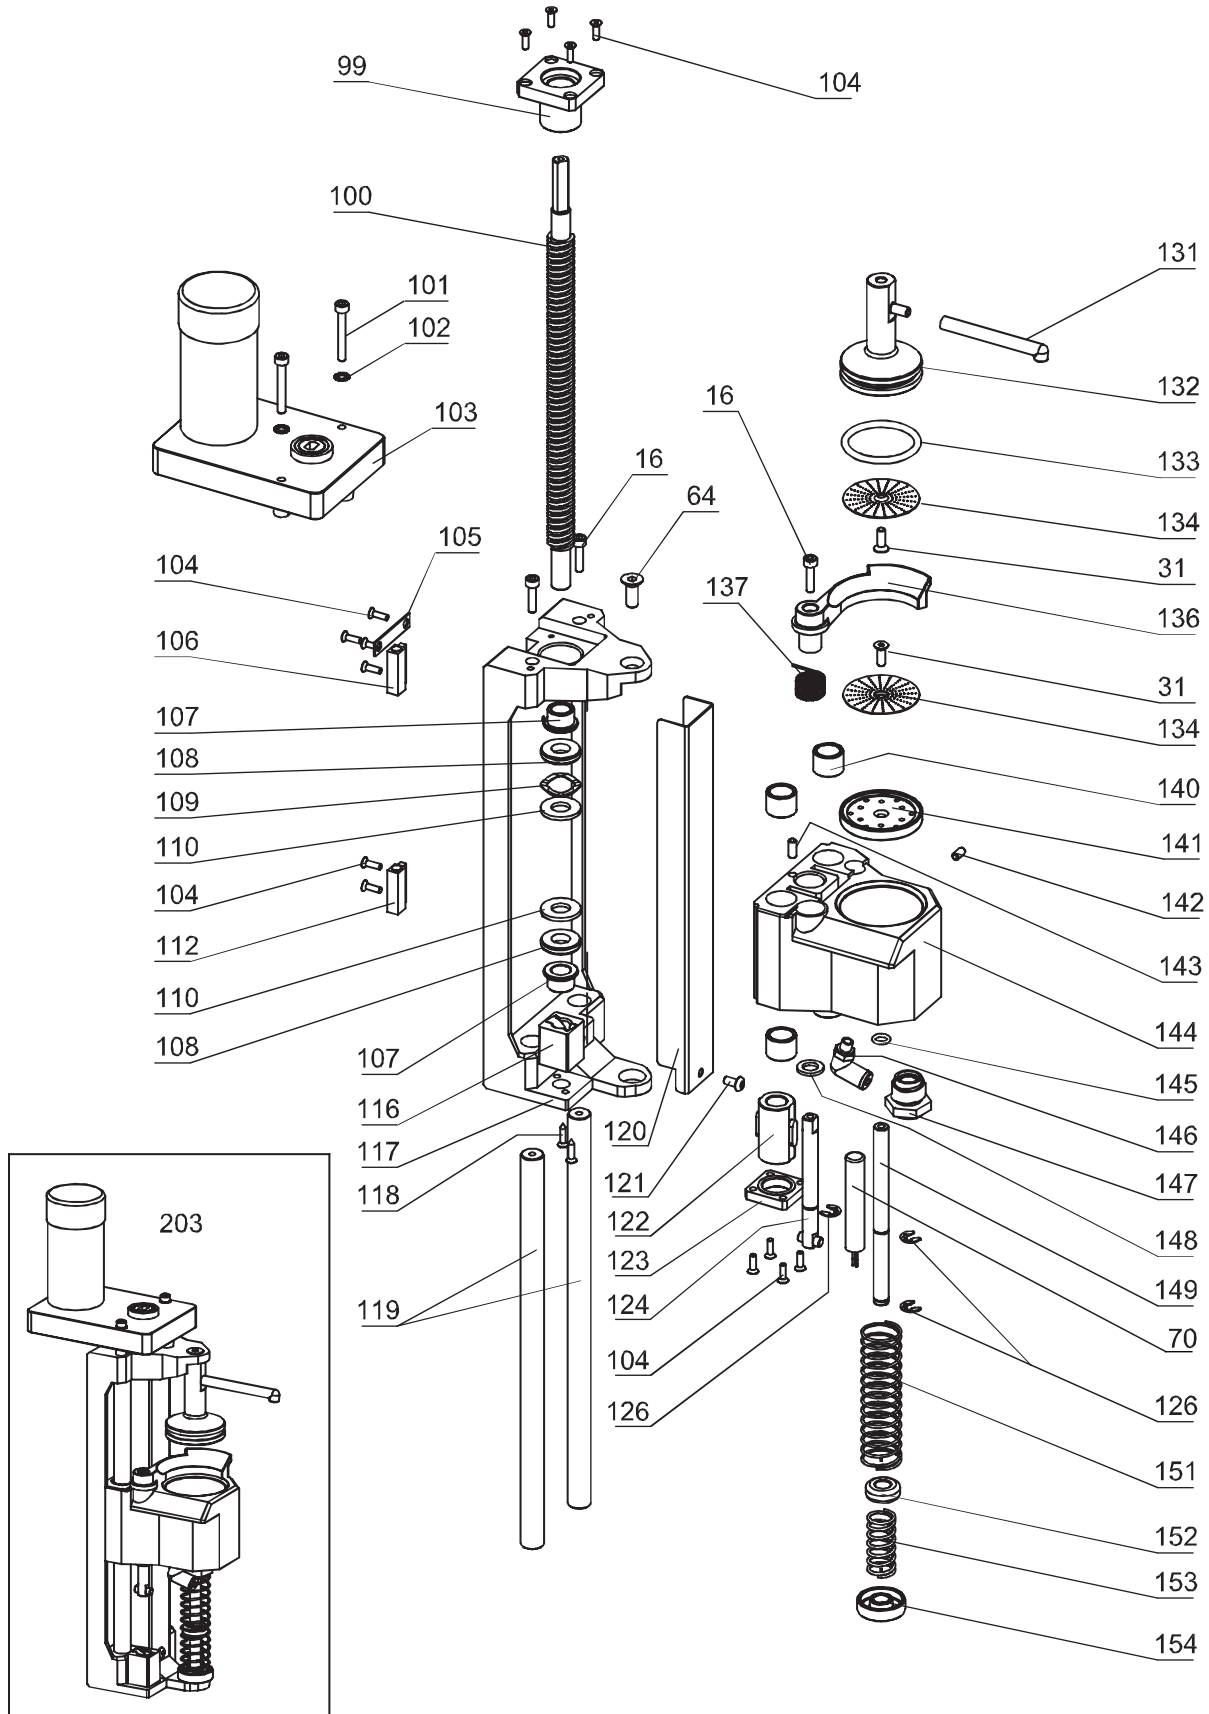

CM24x-1 Brew Unit Assembly

CM24x-1 Brew Unit Parts

Item	Part #	Description
16	76266	STAINLESS STEEL SCREW M4 x 16
31	76280	STAINLESS STEEL SCREW M4 x 12
64	76313	STAINLESS STEEL M6 x 16
70	76319	ELEMENT D10 x 55 18W 110V
99	76345	NUT
100	76346	MOVEMENT SCREW
101	76347	STAINLESS STEEL SCREW M4 x 30
102	76348	GRAINED WASHER D 4
103	76349	TAMPER MOTOR
104	76350	STAINLESS STEEL SCREW M3 x 8
105	76351	RETAINER
106	76352	MAGNETIC SENSOR
107	76353	BEARING 10 X 10
108	76354	COMPACT AXIAL BEARING 21 X 10 X 4
109	76355	WAVED RING
110	76356	GROUND GROMMET
112	76357	MAGNETIC SENSOR
116	76358	LEVER SLEEVE LOWER MECHANISM
117	76359	WORKED GROUP SUPPORT
118	76360	STAINLESS STEEL SCREW 2.9 x 13
119	76361	GROUP COLUMN
120	76362	GROUP WRAPPER SHEET
121	76363	STAINLESS STEEL SCREW M4 x 6
122	76364	SCREW MOVEMENT HOLDER
123	76365	CLOSING SCREW WAY PLATE

Item	Part #	Description
124	76366	SHAFT EXPULSION SPRING
126	76367	RETAINING RING
131	76368	DELIVERY CHUTE
132	76369	UPPER PISTON
133	76370	O RING
134	76371	STAINLESS SHOWER D.40 X M4
136	76372	EXPULSION TABLET SHOVEL
137	76373	LOWER EXPULSION TABLET SHOVEL SPRING
140	76374	BEARING 12 x 16 x 12
141	76375	LOWER PISTON
142	76376	SET SCREW M4 x 8
143	76377	MAGNETIC UNIT DI 4 x 10
144	76378	BREWER UNIT
145	76379	O RING
146	76380	L RAPID FITTING M6
147	76381	LOWER PISTON GASKET NUT
148	76382	GRAINED WASHER D8, 4 x 14 x 1.6
149	76383	UPPER PISTON SHAFT
151	76385	LOWER PISTON LONG SPRING
152	76386	LOWER SPRING SUPPORT
153	76387	LOWER PISTON SHORT SPRING
154	76388	UPPER SPRING SUPPORT
203	76431	BREWING ASSY