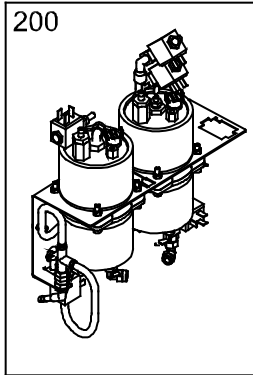

CM24x-1 Boiler System Assembly

CM24x-1 Boiler System Parts

Item	Part #	Description
35	76284	NUT AQ M5
36	76285	BOILER SUPPORT
37	76286	SERVICE BOILER INSULATION 60 x 23
38	76287	1/8" TUBE CONNECTION
40	76289	2 WYE SOLENOID VALVE 110V 1/8
41	76290	L FITTING 1/8 M-M 459
42	76291	COMPLETE LEVEL PROBE
44	76293	T FITTING 1/8 MMF 465
45	76294	INOX FILTER D.8
46	76295	STAINLESS STEEL SCREW 2,9 X 4,5
47	76296	THERMOSTAT SUPPORT
48	76297	AUTOMATIC RESETTABLE THERMOSTAT
49	76298	BOILER TEMPERATURE PROBE 1/8
50	76299	76299 EXPANSION VALVE
51	76300	LOWER BOILER
53	76302	ELEMENT 110V MFM<1000W
54	76303	O RING 12 x 2 RED
55	76304	ELEMENT O RING TEFLON
56	76305	EARTH FASTON D5
57	76306	STAINLESS STEEL SCREW M5 x 25
58	76307	SIDE BOILER

Item	Part #	Description
59	76308	TUBE CONNECTION D4
60	76309	FITTING 1/8 GAS
61	76310	FITTING 1/8 ES 14
62	76311	SWIVEL L FITTING 1/8
63	76312	TUBE CONNECTION D4
64	76313	STAINLESS STEEL M6 x 16
65	76314	T RAPID FITTING 1/8
66	76315	THREAD SLEEVE
67	76316	BRASS NUT 1/8
69	76318	2 WAY SOLENOID VALVE
74	76322	COPPER TUBE D6 BOILER
75	76323	STRAIGHT RAPID FITTING 1/8 D4
77	76325	3-WAYS SOLENOID VALVE 1/8 110V
78	76326	RETAINER VALVE 1/8
79	76327	L FITTING 1/8
186	76419	TEFLON PIPE D4 (not shown)
187	76420	TEFLON PIPE D6 (not shown)
188	76421	SILICONE PIPE D7.5 (not shown)
200	76428	BOILER ASSEMBLY